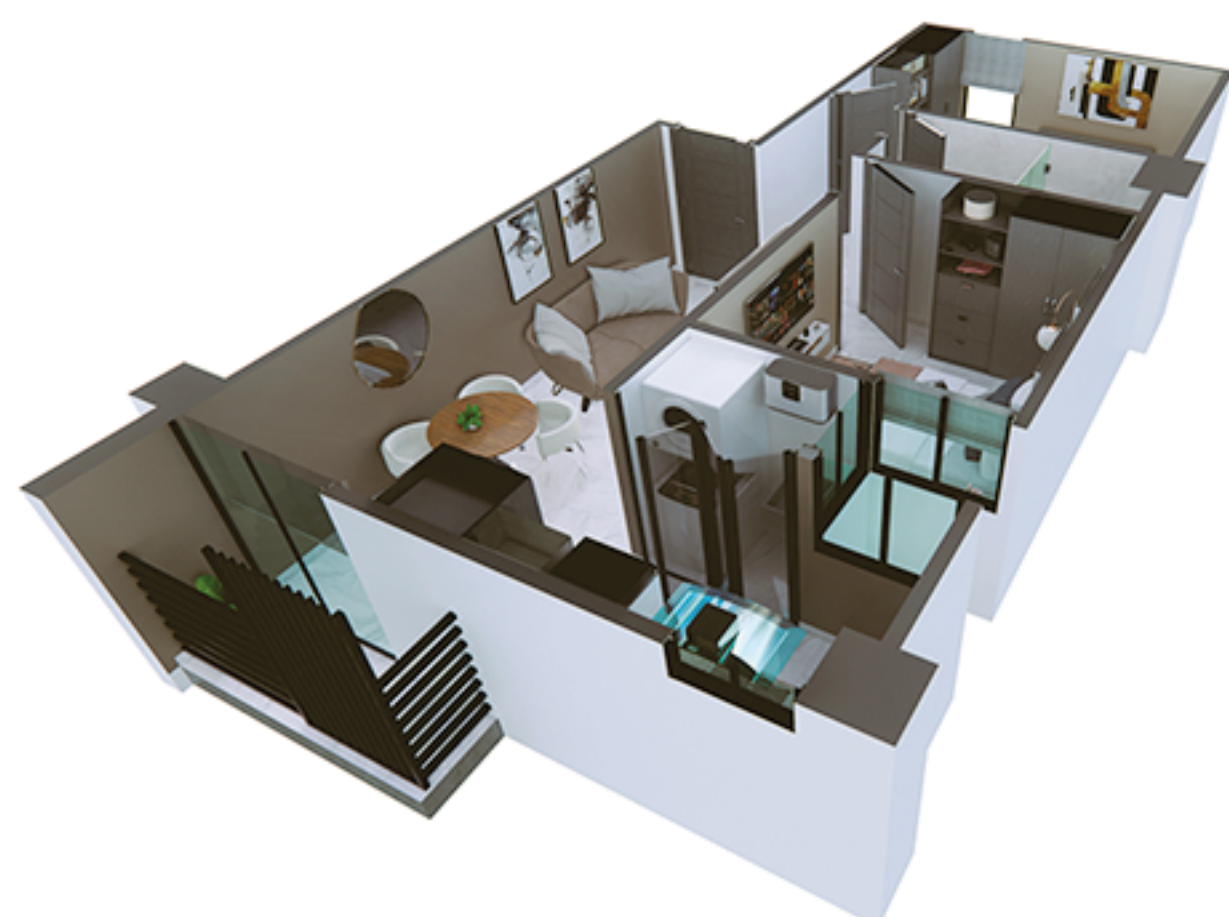

COCINA

2 BAÑOS
COMPLETOS

BALCÓN

MODELO ACQUA

66.57 m²

2 RECÁMARAS

SALA

COMEDOR

COCINA

1 BAÑO

BALCÓN

MODELO TERRA

57.71 m²

2 RECÁMARAS

SALA

COMEDOR

COCINA

1 BAÑO

AMENIDADES

ALBERCA CON
ZONA DE
DESCANSO Y
ASADORES

GIMNASIO

LOBBY CON SERVICIO
DE CONCIERGE

The logo for Gaia Towers Residential features the word "gaia" in a large, elegant serif font with a stylized lotus flower above the letter 'i'. Below "gaia" is the word "towers" in a similar serif font. Underneath "towers" is the word "RESIDENCIAL" in a smaller, all-caps, spaced-out sans-serif font.